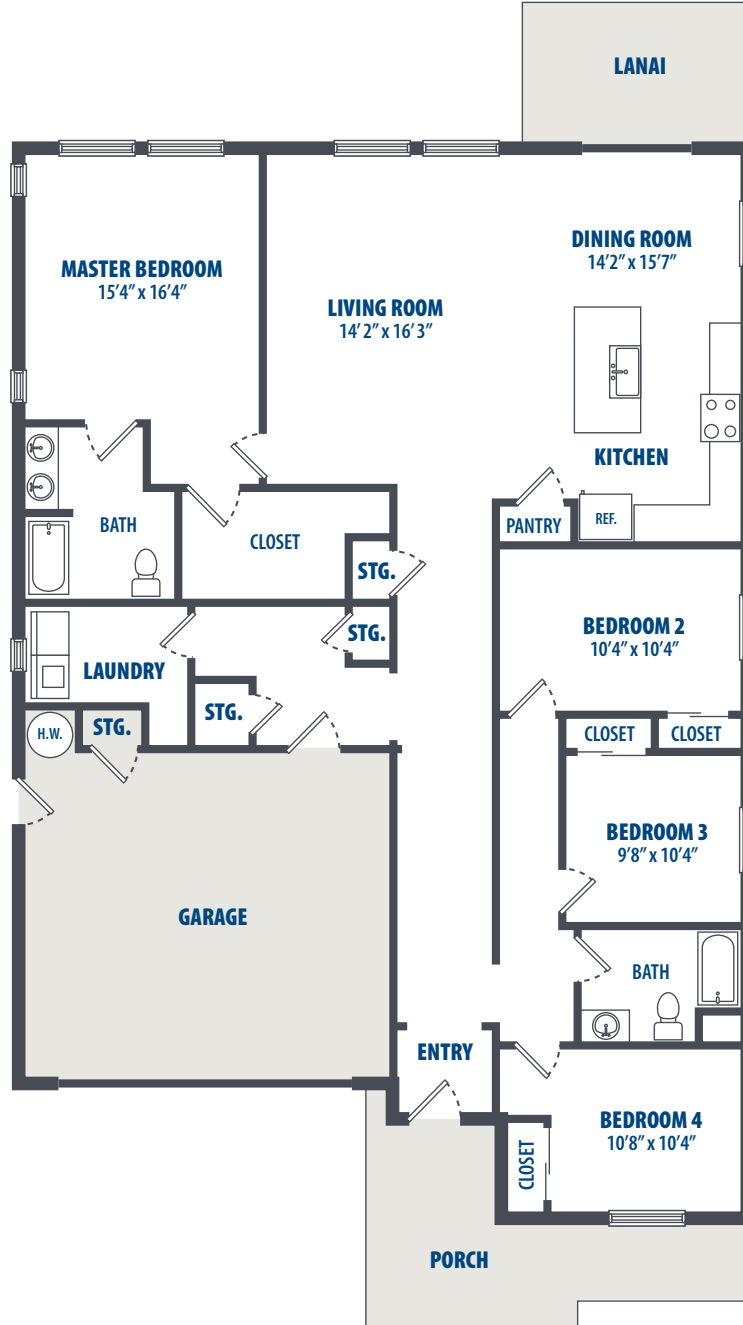

FLOOR PLAN 225

4 Bedroom | 2 Bath | 1969 Sq. Ft.*

1571 Lawrence Road | Kaneohe Bay, HI 96863 | Phone: 808-470-5400

**All square footage is approximate.*