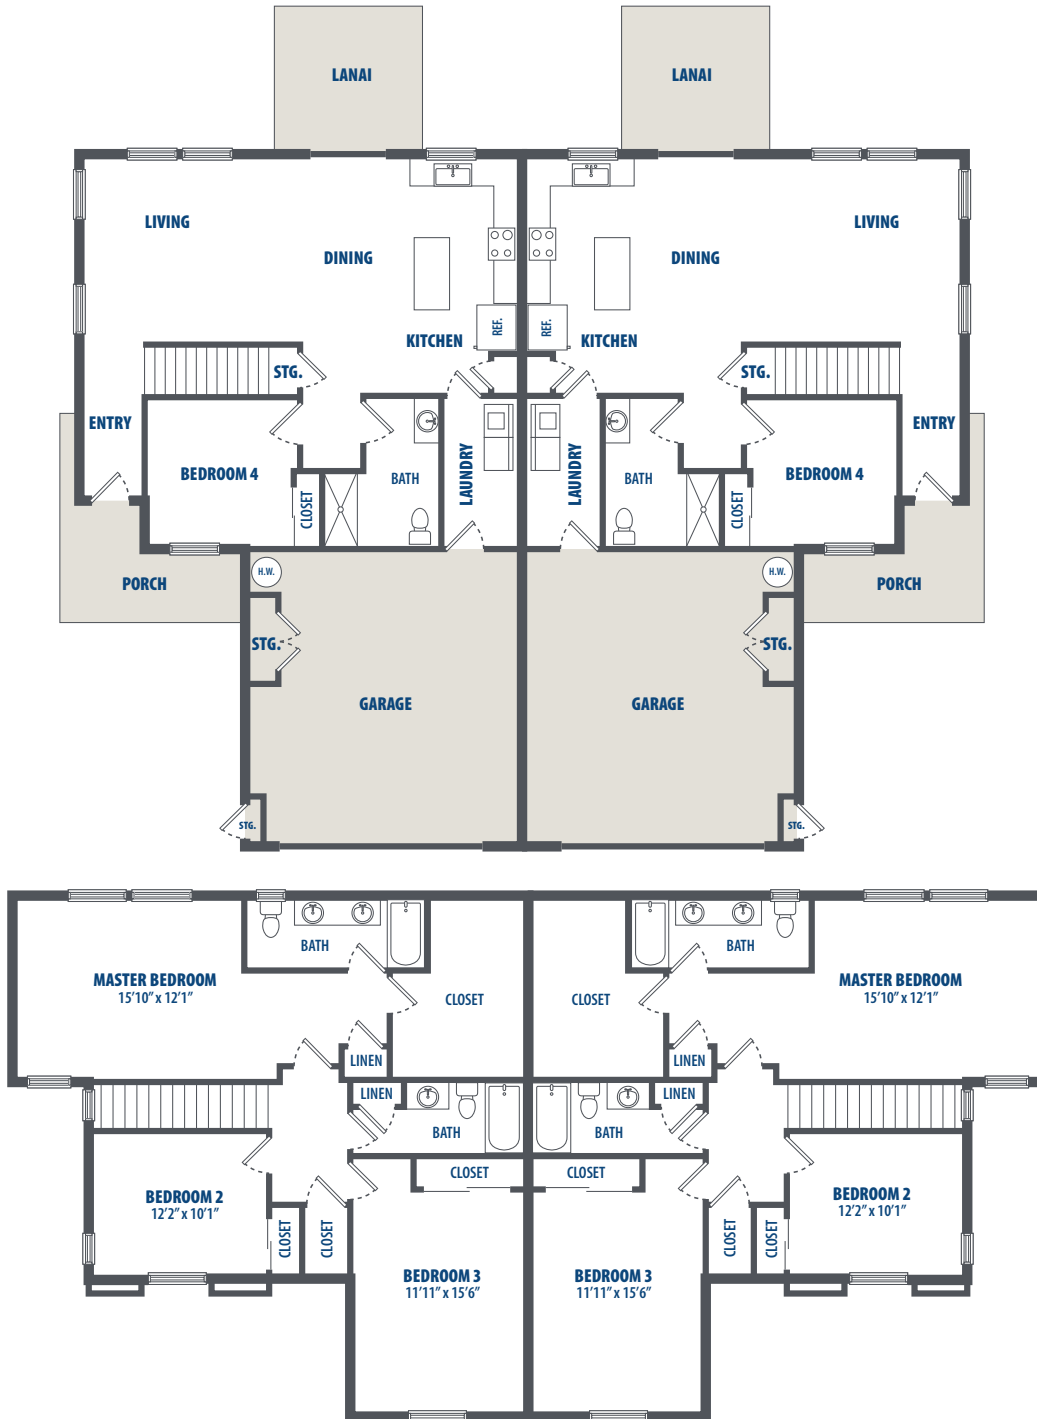

FLOOR PLAN 120

4 Bedroom | 3 Bath | 1940 Sq. Ft.*

1571 Lawrence Road | Kaneohe Bay, HI 96863 | Phone: 808-470-5400

**All square footage is approximate.*