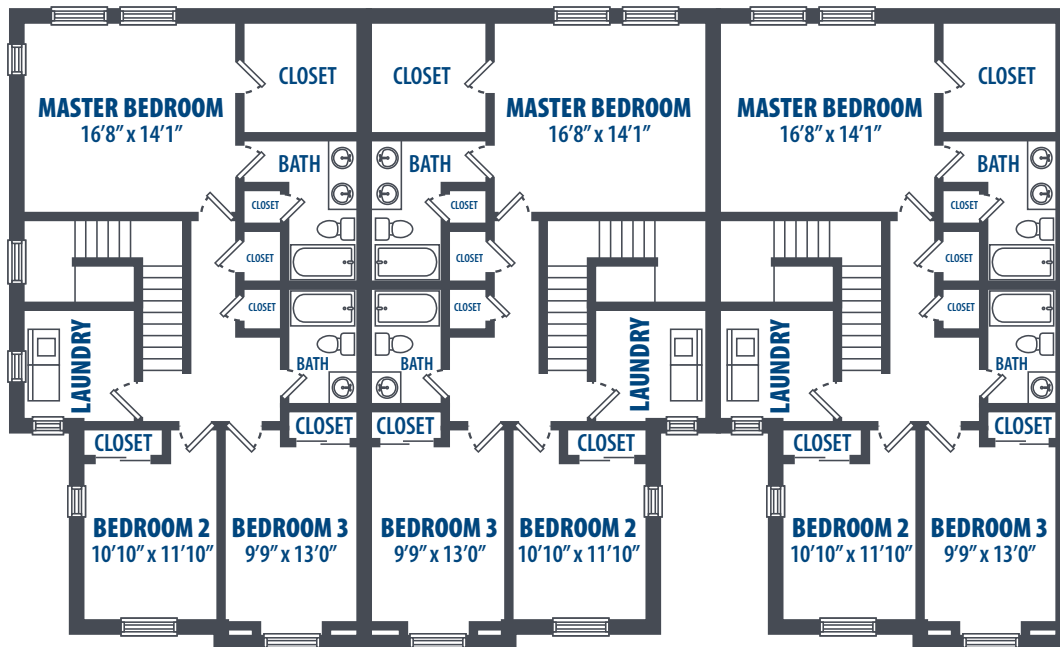

**FLOOR PLAN 111**

3 Bedroom | 2.5 Bath | 1629 Sq. Ft.\*

1571 Lawrence Road | Kaneohe Bay, HI 96863 | Phone: 808-470-5400

*\*All square footage is approximate.*