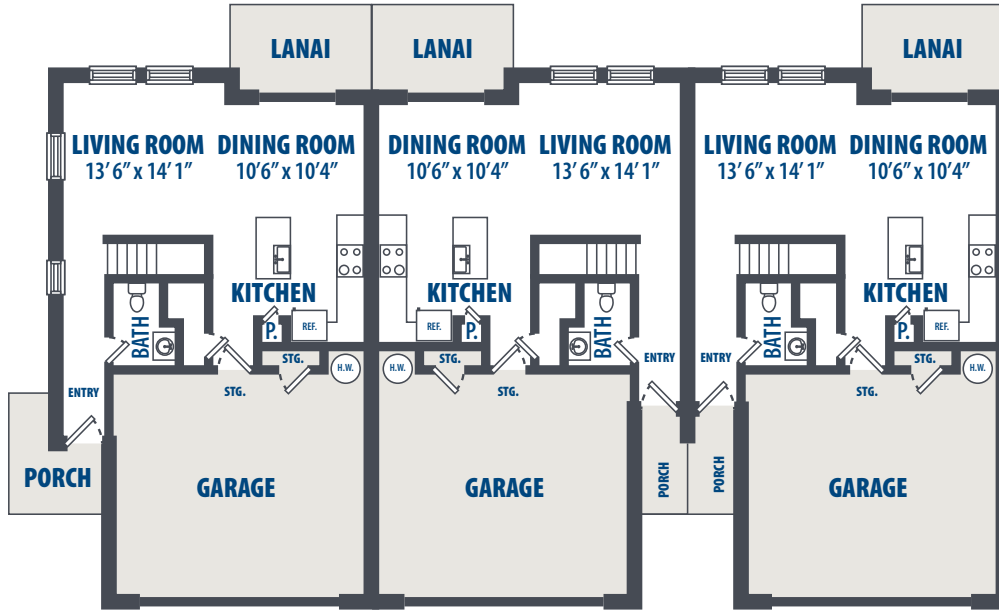

**FLOOR PLAN 111**

3 Bedroom | 2.5 Bath | 1629 Sq. Ft.\*

1571 Lawrence Road | Kaneohe Bay, HI 96863 | Phone: 808-470-5400

*\*All square footage is approximate.*