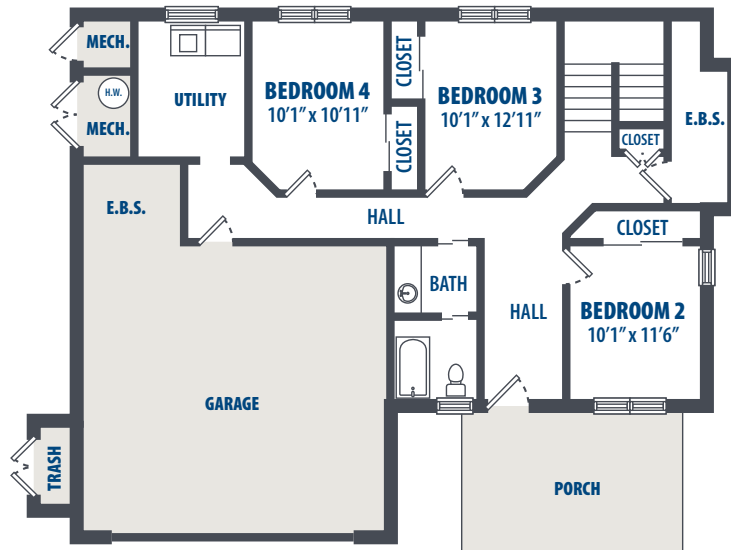

FLOOR PLAN 7

4 Bedroom | 2.5 Bath | 2356 Sq. Ft.*

1571 Lawrence Road | Kaneohe Bay, HI 96863 | Phone: 808-470-5400

**All square footage is approximate.*