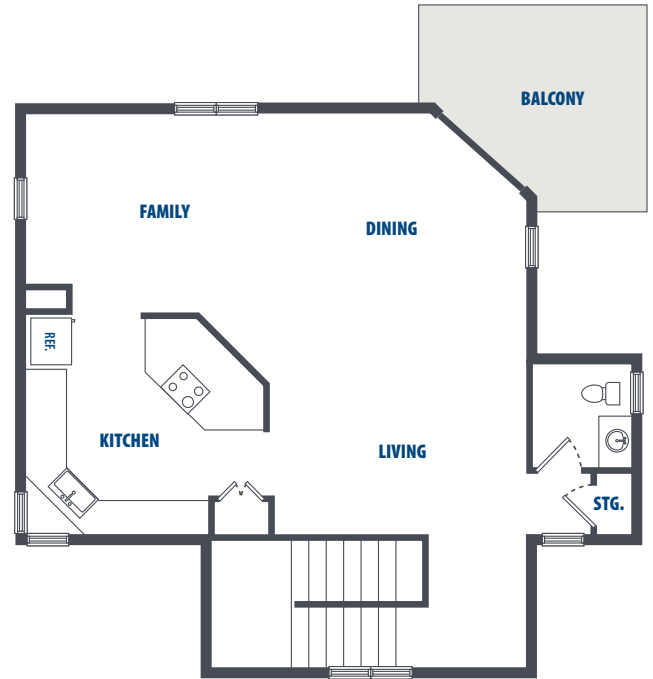

FLOOR PLAN 5

3 Bedroom | 2.5 Bath | 2121 Sq. Ft.*

1571 Lawrence Road | Kaneohe Bay, HI 96863 | Phone: 808-470-5400

**All square footage is approximate.*