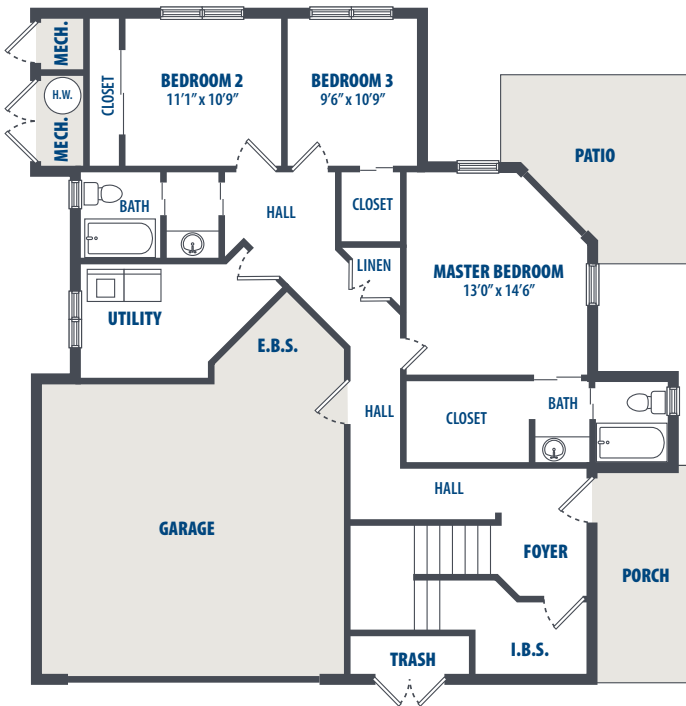

FLOOR PLAN 5

3 Bedroom | 2.5 Bath | 2121 Sq. Ft.*

1571 Lawrence Road | Kaneohe Bay, HI 96863 | Phone: 808-470-5400

**All square footage is approximate.*