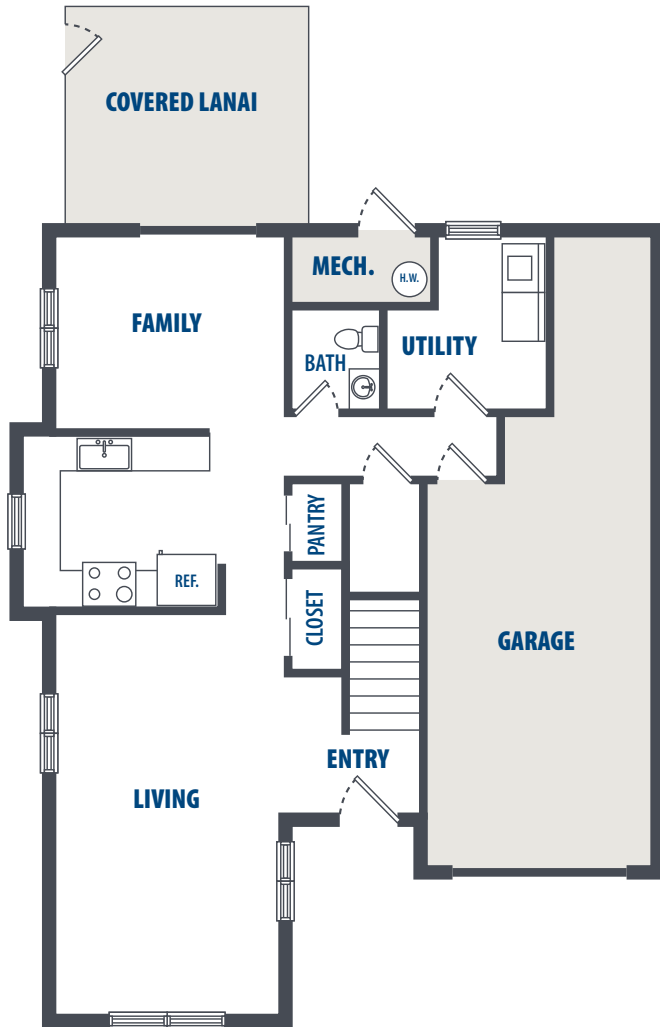

FLOOR PLAN 3C

4 Bedroom | 2.5 Bath | 1400 Sq. Ft.*

1571 Lawrence Road | Kaneohe Bay, HI 96863 | Phone: 808-470-5400

**All square footage is approximate.*