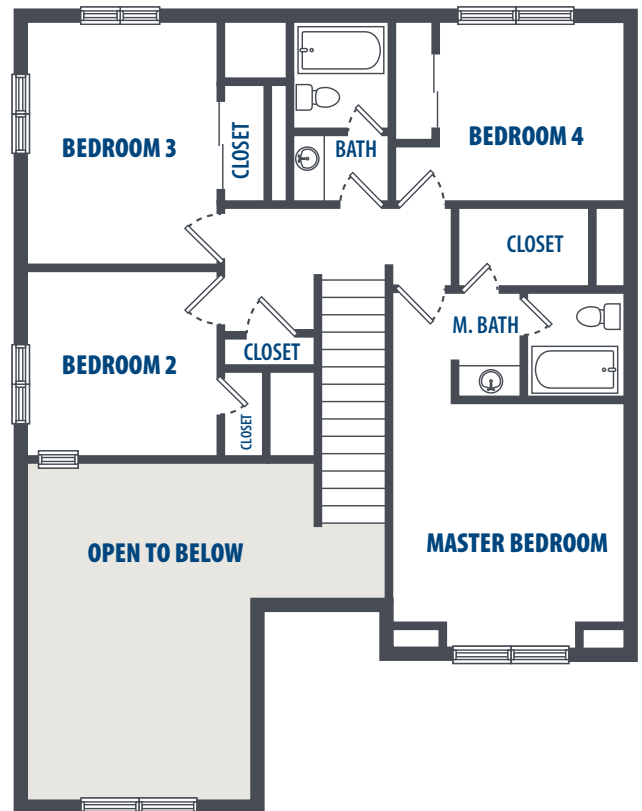

FLOOR PLAN 3C

4 Bedroom | 2.5 Bath | 1400 Sq. Ft.*

1571 Lawrence Road | Kaneohe Bay, HI 96863 | Phone: 808-470-5400

**All square footage is approximate.*