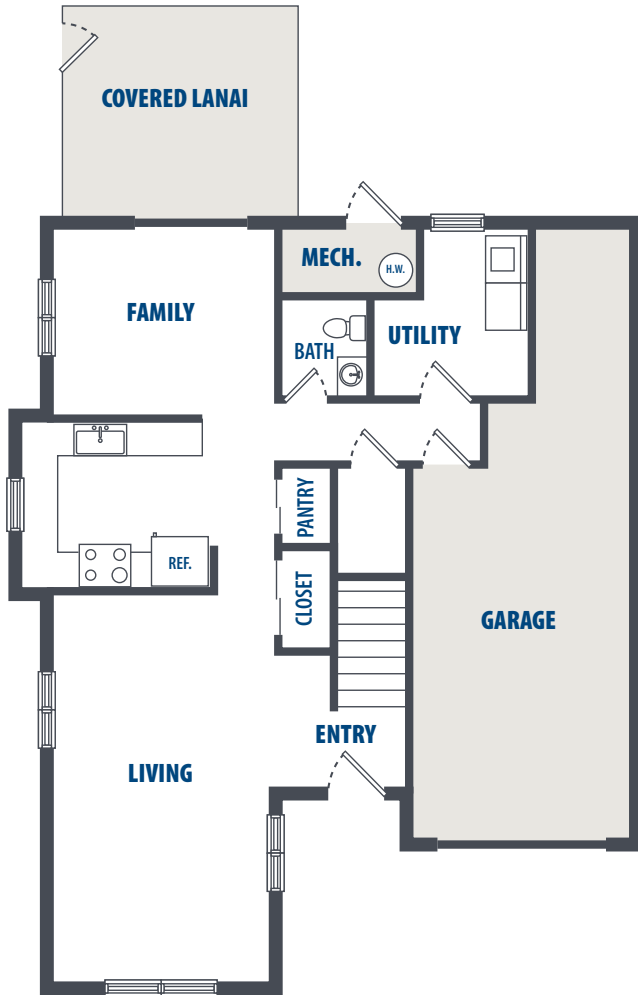

## FLOOR PLAN 3B

3 Bedroom | 2.5 Bath | 1227 Sq. Ft.\*

1571 Lawrence Road | Kaneohe Bay, HI 96863 | Phone: 808-470-5400

*\*All square footage is approximate.*