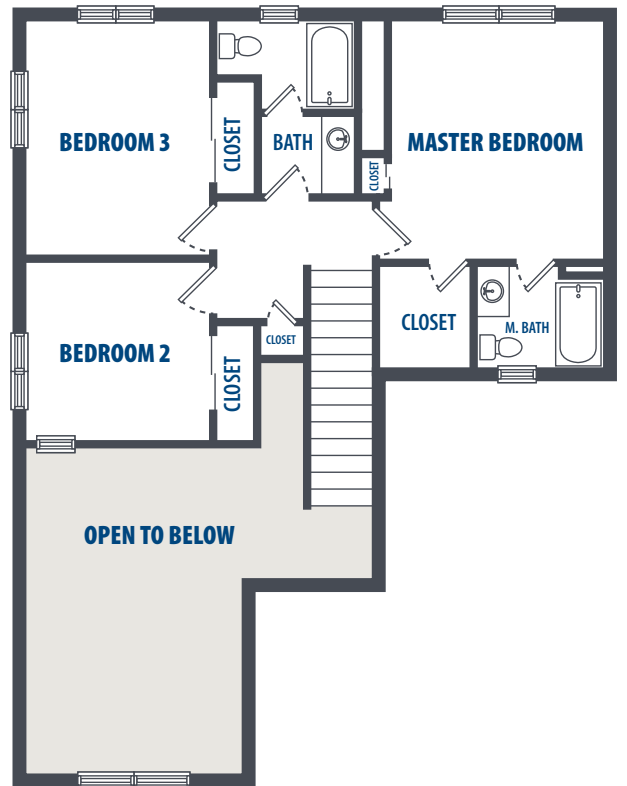

## FLOOR PLAN 3B

3 Bedroom | 2.5 Bath | 1227 Sq. Ft.\*

1571 Lawrence Road | Kaneohe Bay, HI 96863 | Phone: 808-470-5400

*\*All square footage is approximate.*