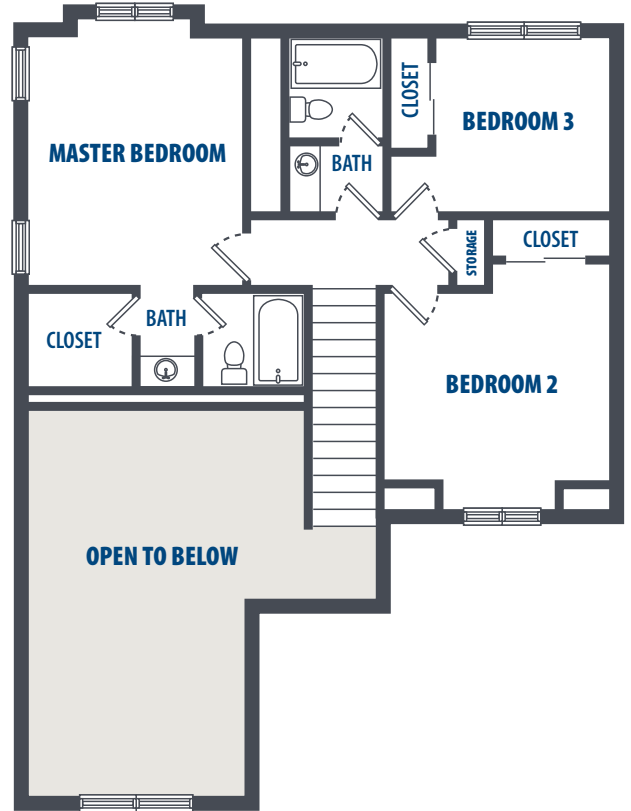

FLOOR PLAN 3A

3 Bedroom | 2.5 Bath | 1258 Sq. Ft.*

1571 Lawrence Road | Kaneohe Bay, HI 96863 | Phone: 808-470-5400

**All square footage is approximate.*