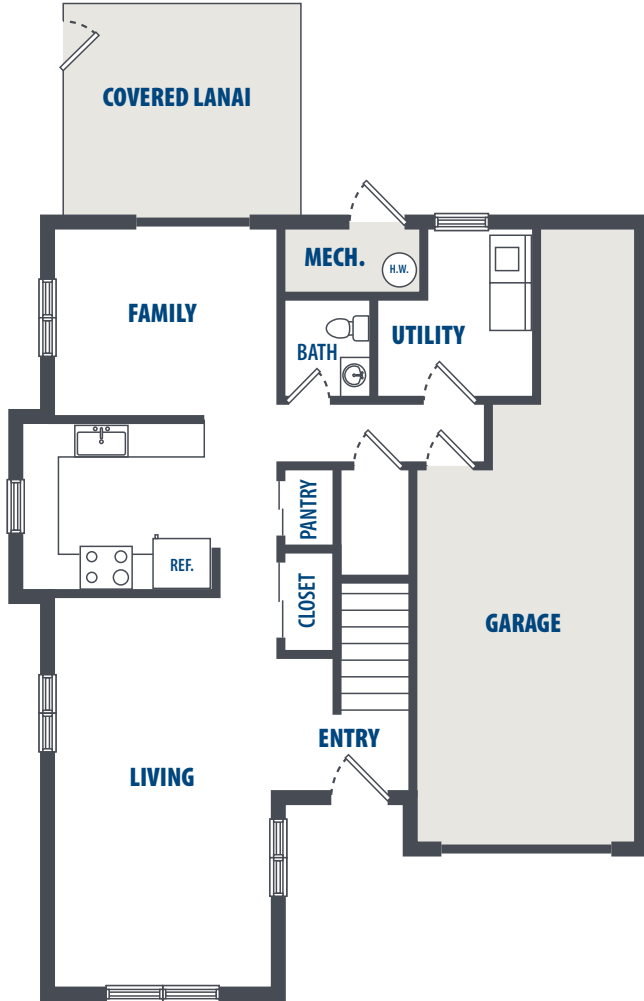

FLOOR PLAN 3A

3 Bedroom | 2.5 Bath | 1258 Sq. Ft.*

1571 Lawrence Road | Kaneohe Bay, HI 96863 | Phone: 808-470-5400

**All square footage is approximate.*