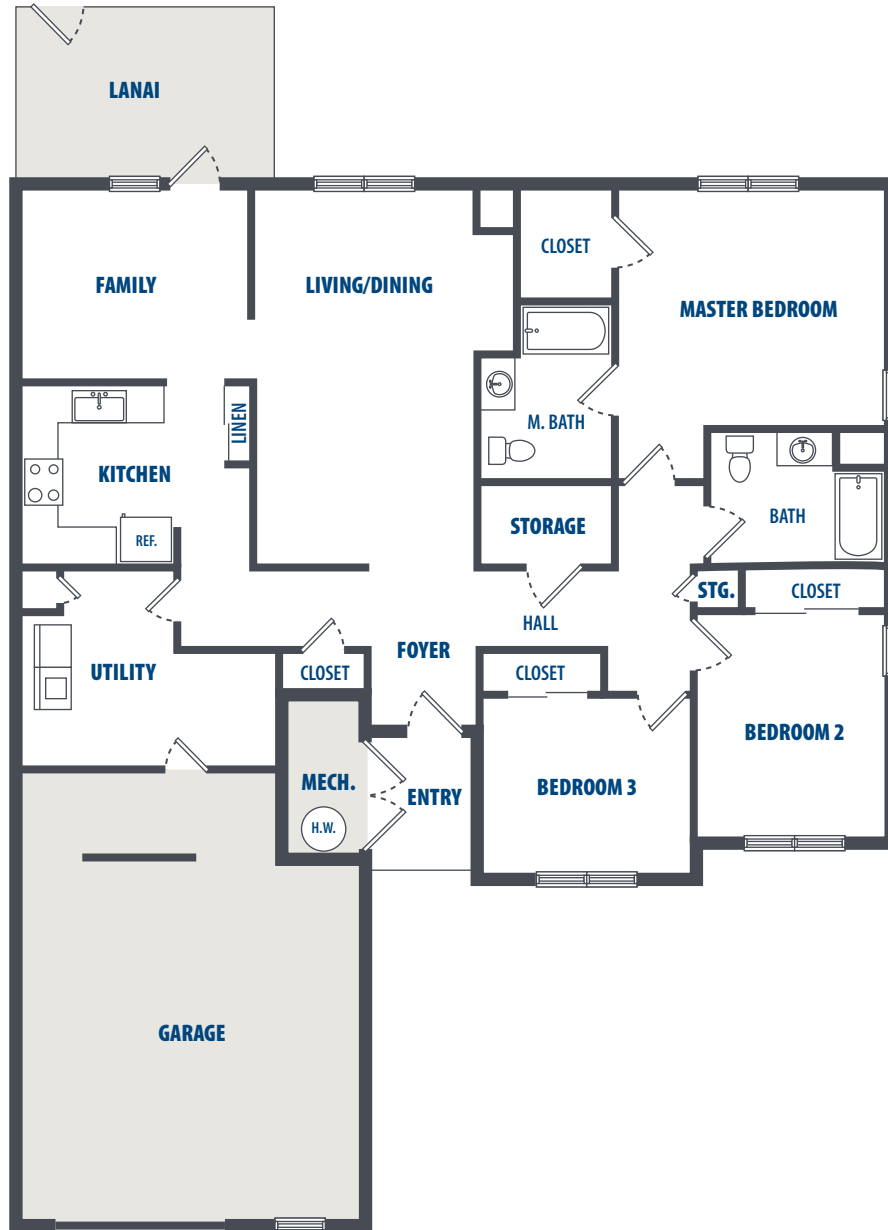

FLOOR PLAN 2C

3 Bedroom | 2 Bath | 1200 Sq. Ft.*

1571 Lawrence Road | Kaneohe Bay, HI 96863 | Phone: 808-470-5400

**All square footage is approximate.*