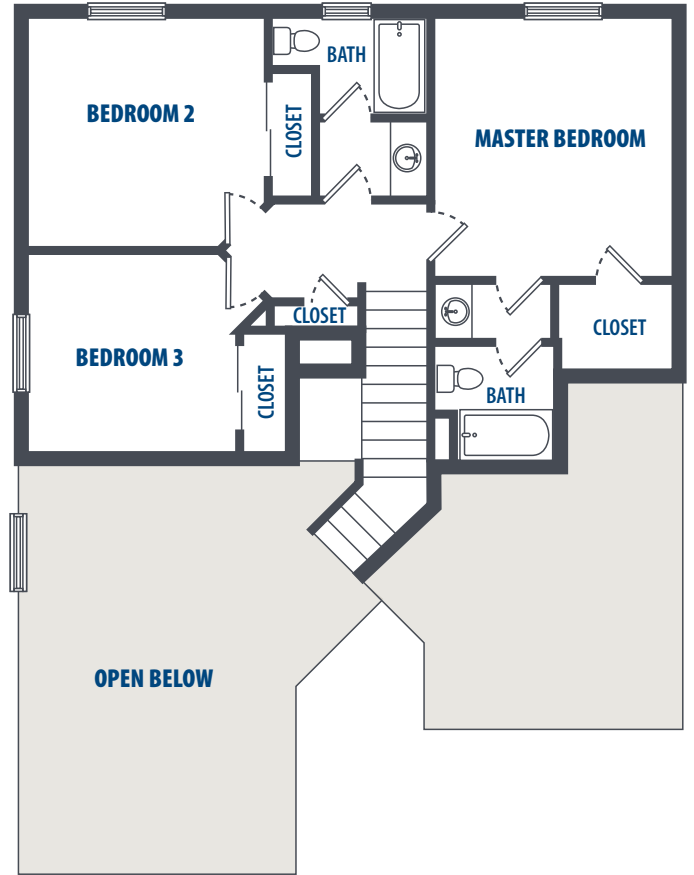

## FLOOR PLAN 1B

3 Bedroom | 2.5 Bath | 1200 Sq. Ft.\*

1571 Lawrence Road | Kaneohe Bay, HI 96863 | Phone: 808-470-5400

*\*All square footage is approximate.*