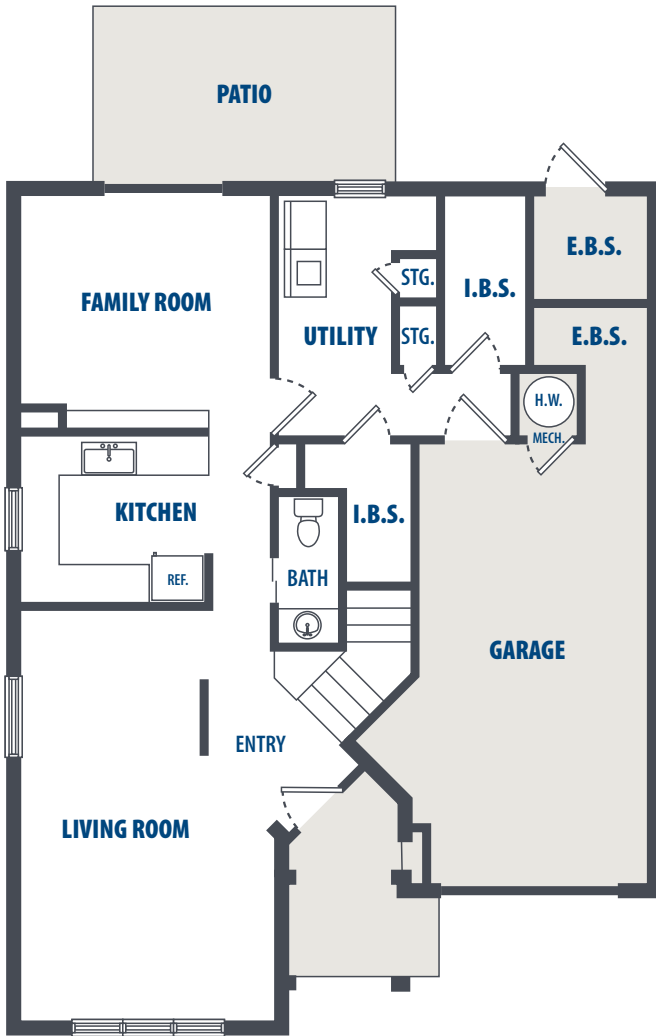

## FLOOR PLAN 1B

3 Bedroom | 2.5 Bath | 1200 Sq. Ft.\*

1571 Lawrence Road | Kaneohe Bay, HI 96863 | Phone: 808-470-5400

*\*All square footage is approximate.*