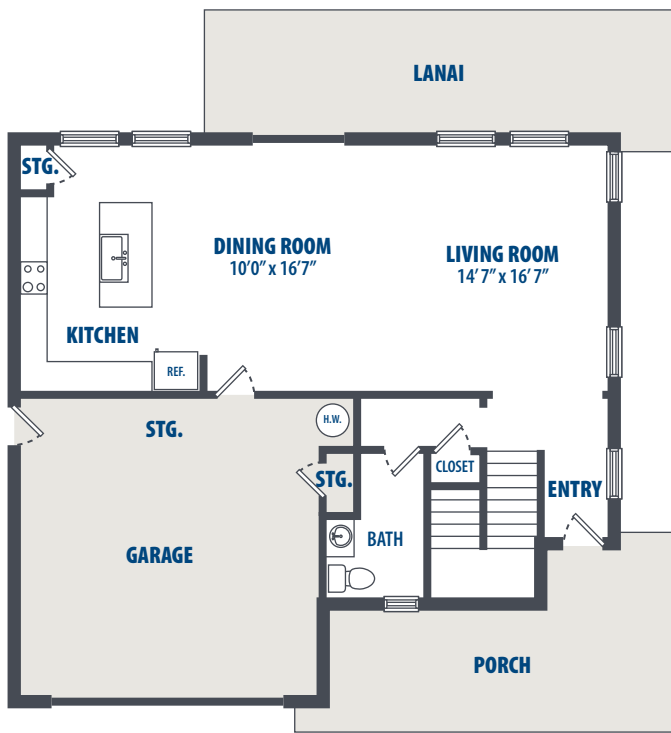

## FLOOR PLAN 311

4 Bedroom | 2.5 Bath | 2085 Sq. Ft.\*

1571 Lawrence Road | Kaneohe Bay, HI 96863 | Phone: 808-470-5400

*\*All square footage is approximate.*