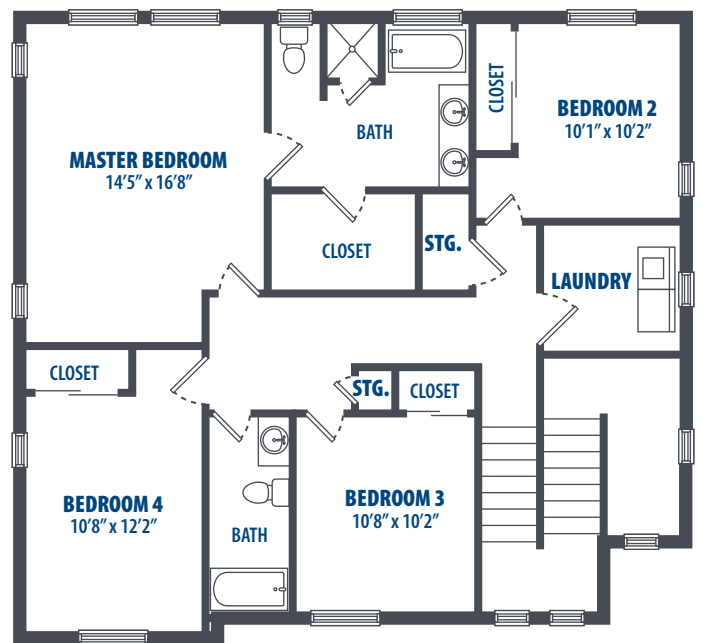

## FLOOR PLAN 311

4 Bedroom | 2.5 Bath | 2085 Sq. Ft.\*

1571 Lawrence Road | Kaneohe Bay, HI 96863 | Phone: 808-470-5400

*\*All square footage is approximate.*