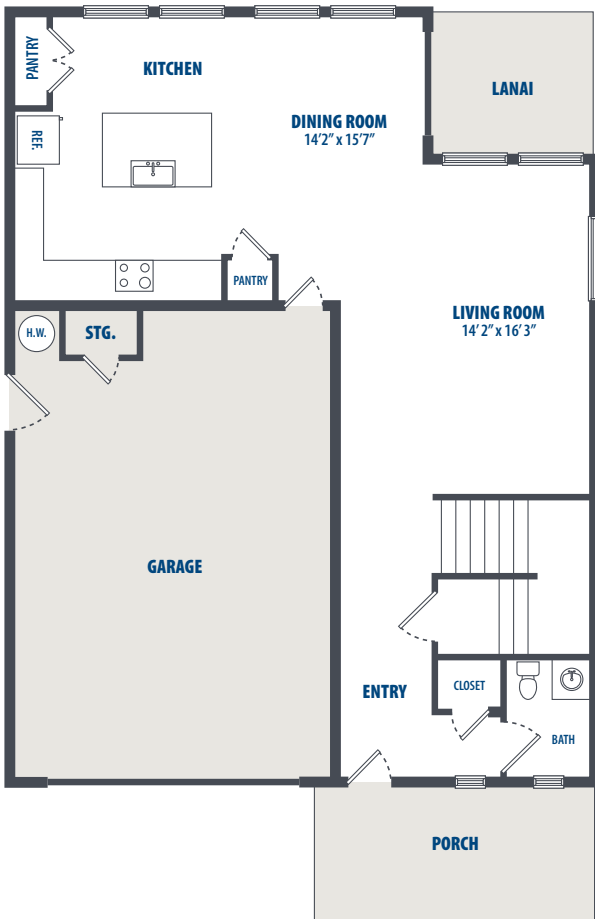

FLOOR PLAN 222

4 Bedroom | 2.5 Bath | 1961 Sq. Ft.*

1571 Lawrence Road | Kaneohe Bay, HI 96863 | Phone: 808-470-5400

**All square footage is approximate.*