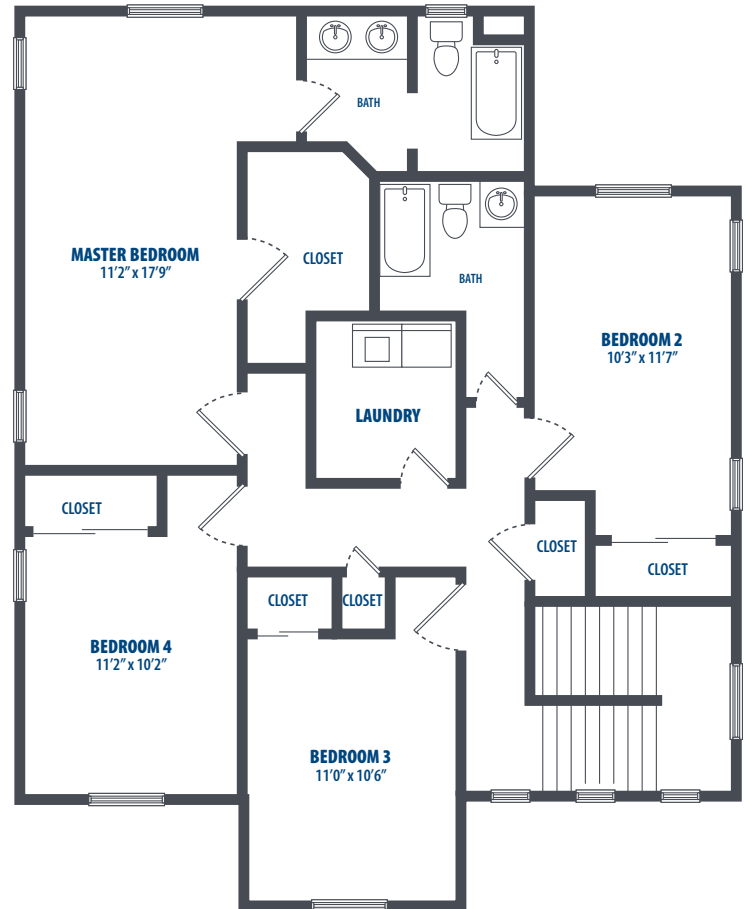

FLOOR PLAN 222

4 Bedroom | 2.5 Bath | 1961 Sq. Ft.*

1571 Lawrence Road | Kaneohe Bay, HI 96863 | Phone: 808-470-5400

**All square footage is approximate.*