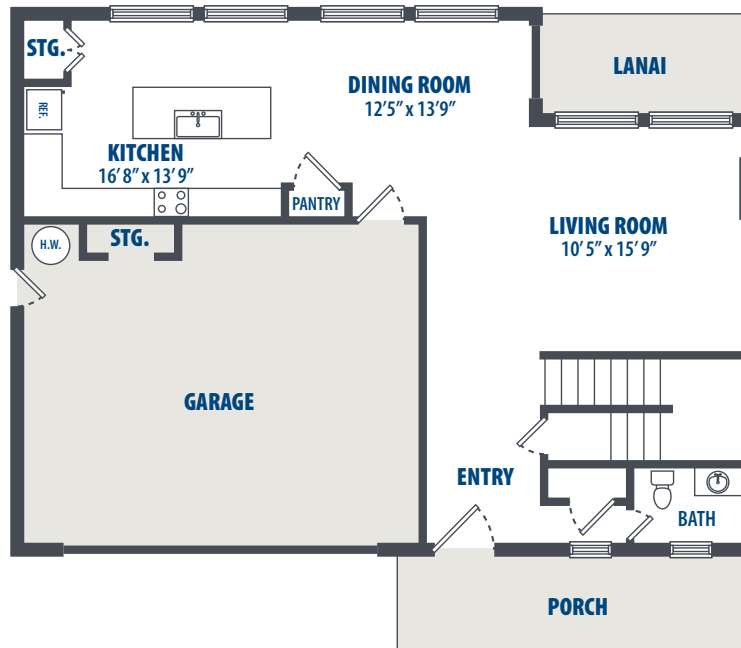

OHANA

HUNT MILITARY COMMUNITY

FLOOR PLAN 220

3 Bedroom | 2.5 Bath | 1790 Sq. Ft.*

1571 Lawrence Road | Kaneohe Bay, HI 96863 | Phone: 808-470-5400

**All square footage is approximate.*