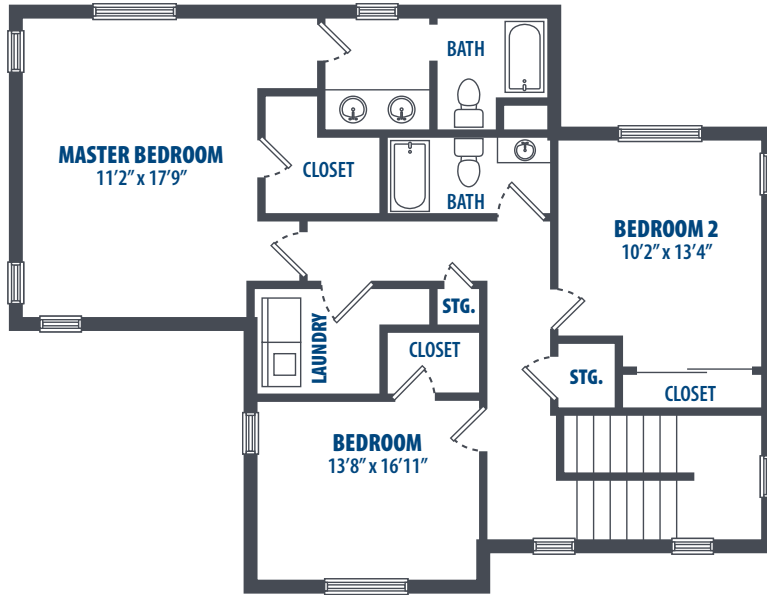

OHANA

HUNT MILITARY COMMUNITY

FLOOR PLAN 220

3 Bedroom | 2.5 Bath | 1790 Sq. Ft.*

1571 Lawrence Road | Kaneohe Bay, HI 96863 | Phone: 808-470-5400

**All square footage is approximate.*