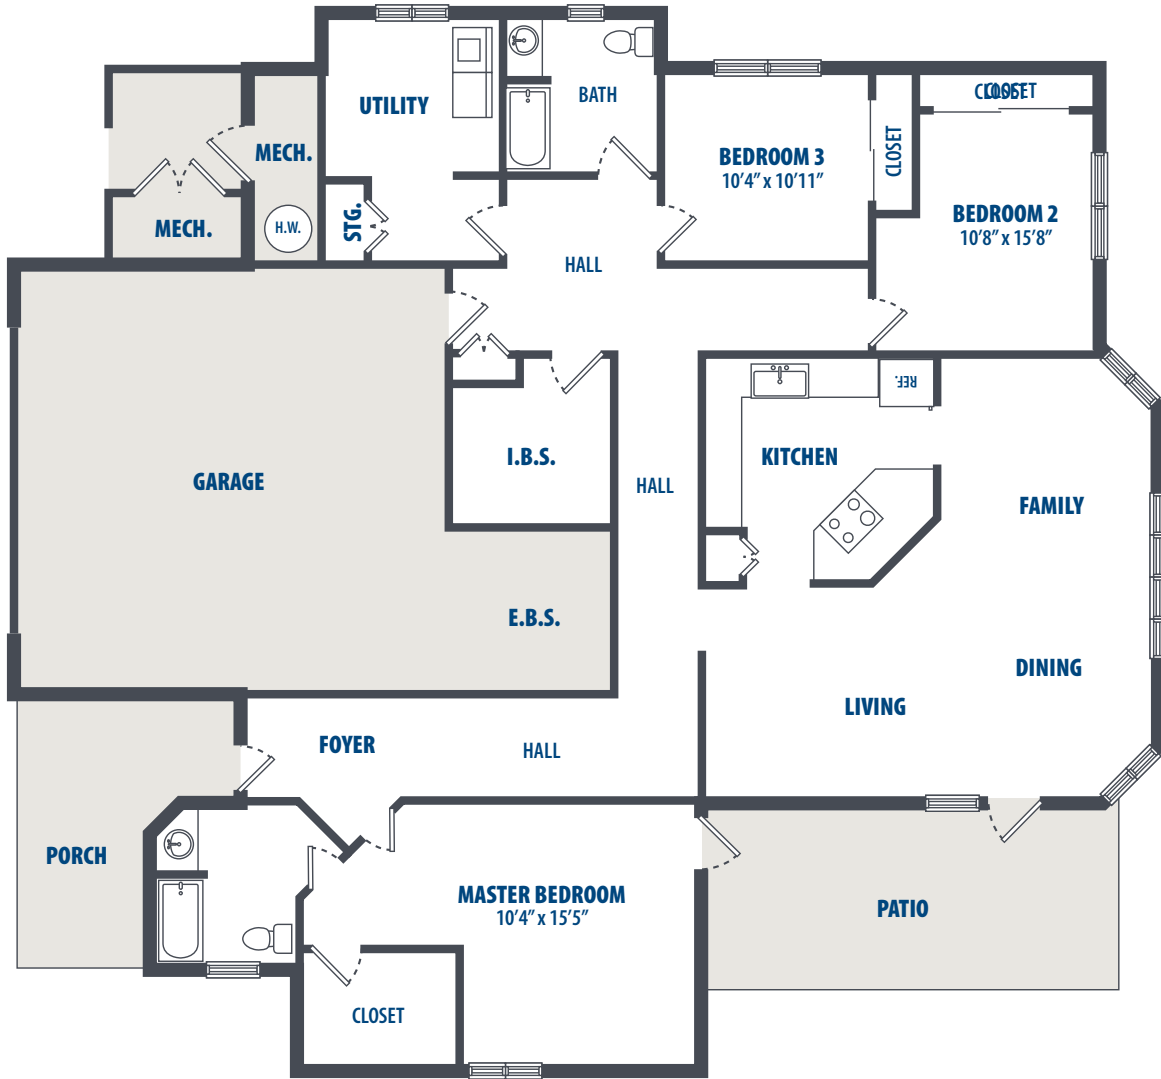

OHANA

HUNT MILITARY COMMUNITY

FLOOR PLAN 8

3 Bedroom | 2 Bath | 2286 Sq. Ft.*

1571 Lawrence Road | Kaneohe Bay, HI 96863 | Phone: 808-470-5400

**All square footage is approximate.*

OhanaMarineCorpsCommunities.com