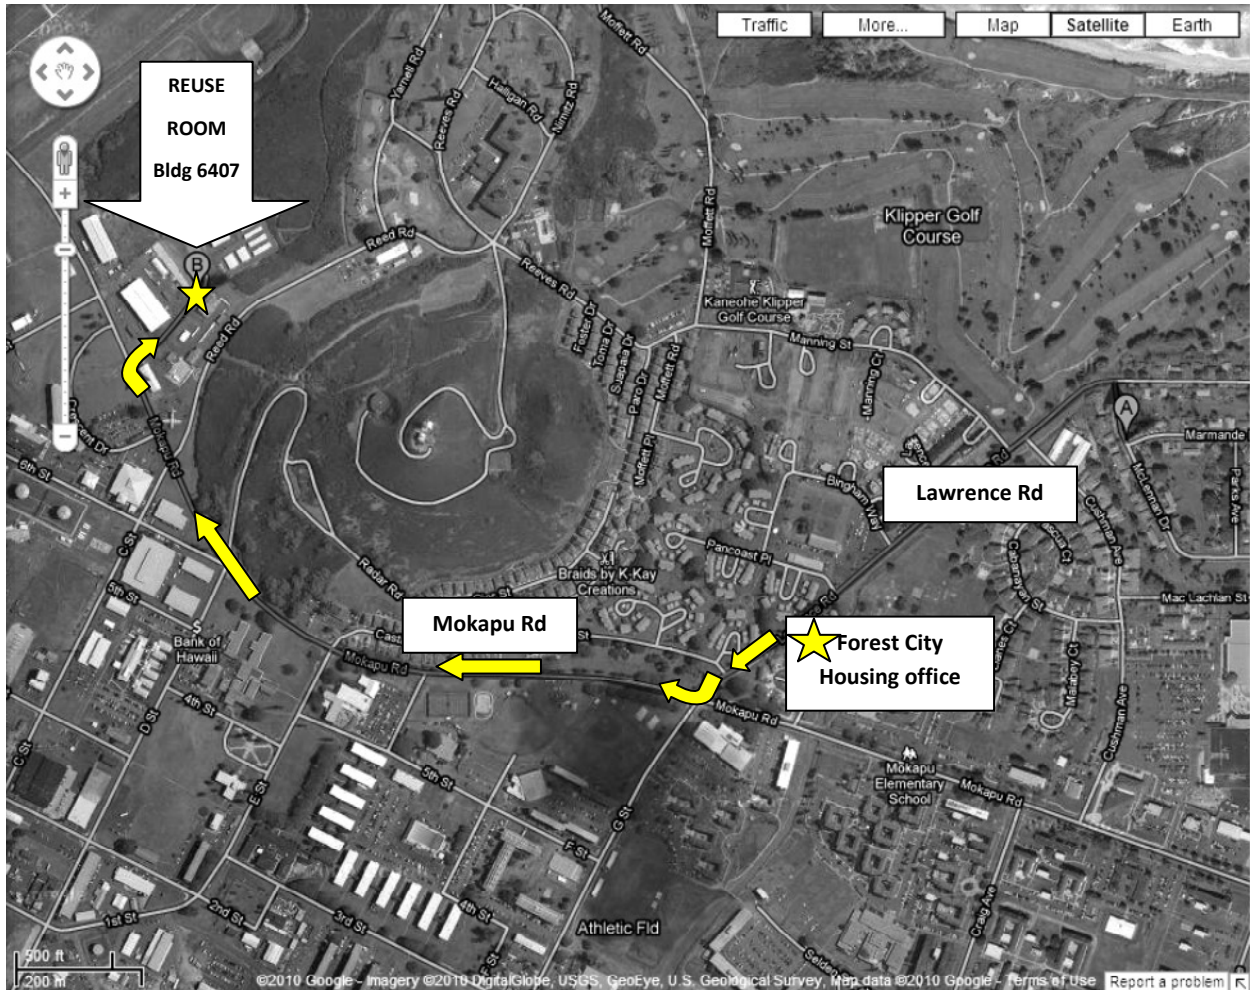

The Base Household Reuse Room

The HAZMIN Center - BLDG 6407

From Forest City Housing Office:

- Take a left onto Lawrence Rd
- Take a right onto Mokapu Rd at the traffic light
- Follow Mokapu Rd past static display of P-3 airplane
- Turn right and follow the red signs to the Reuse Room, Bldg 6407 HAZMIN