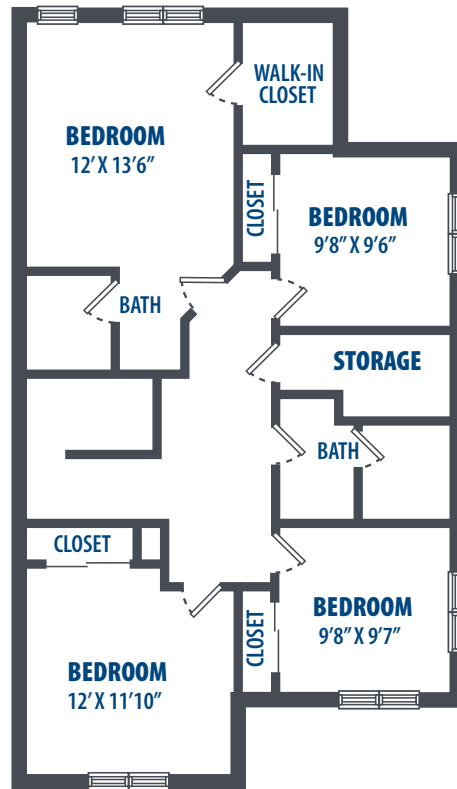

FLOOR PLAN D

4 Bedroom | 2.5 Bath | 1349 Sq. Ft.*

FIRST FLOOR

SECOND FLOOR

1571 Lawrence Road | Kaneohe Bay, HI 96863 | Phone: 808-470-5400

**All square footage is approximate.*