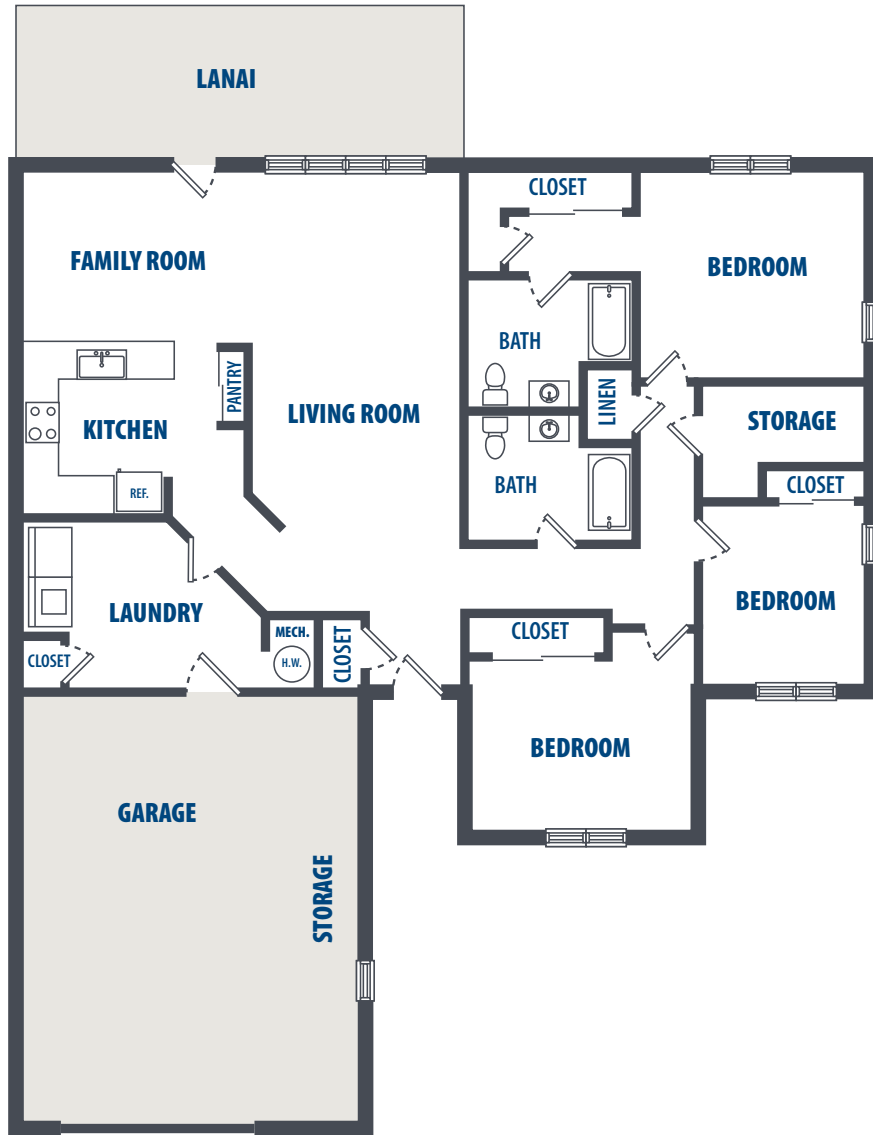

FLOOR PLAN B

4 Bedroom | 3 Bath | 1200 Sq. Ft.*

1571 Lawrence Road | Kaneohe Bay, HI 96863 | Phone: 808-470-5400

**All square footage is approximate.*